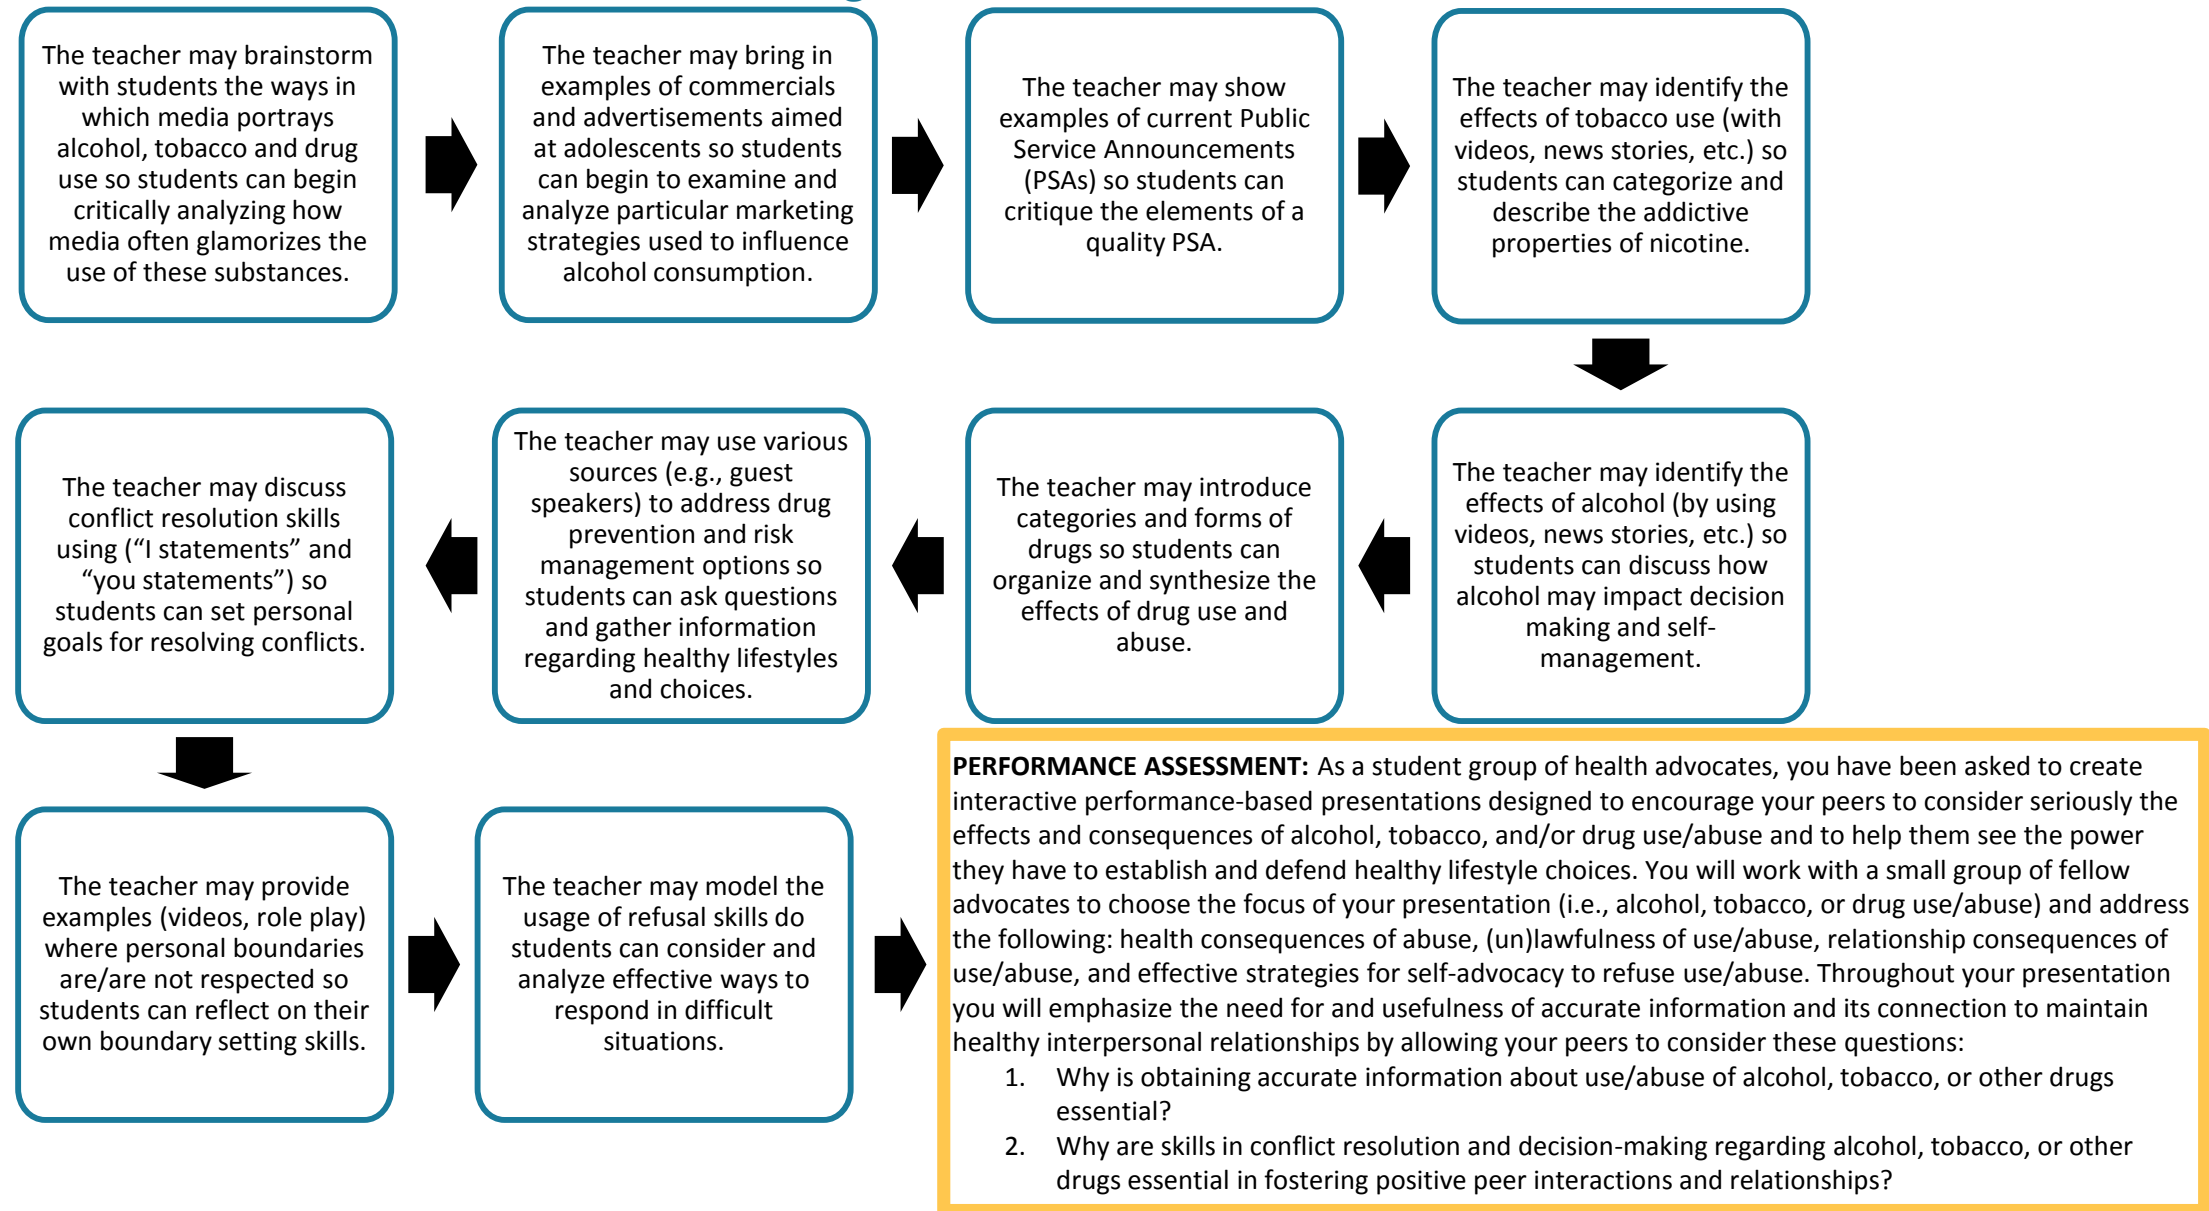

## Instructional Unit Title: Media Messages and Your Health

*This unit was authored by a team of Colorado educators. The unit is intended to support teachers, schools, and districts as they make their own local decisions around the best instructional plans and practices for all students. To see the entire instructional unit sample with possible learning experiences, resources, differentiation, and assessments visit <http://www.cde.state.co.us/standardsandinstruction/instructionalunitsamples>.*